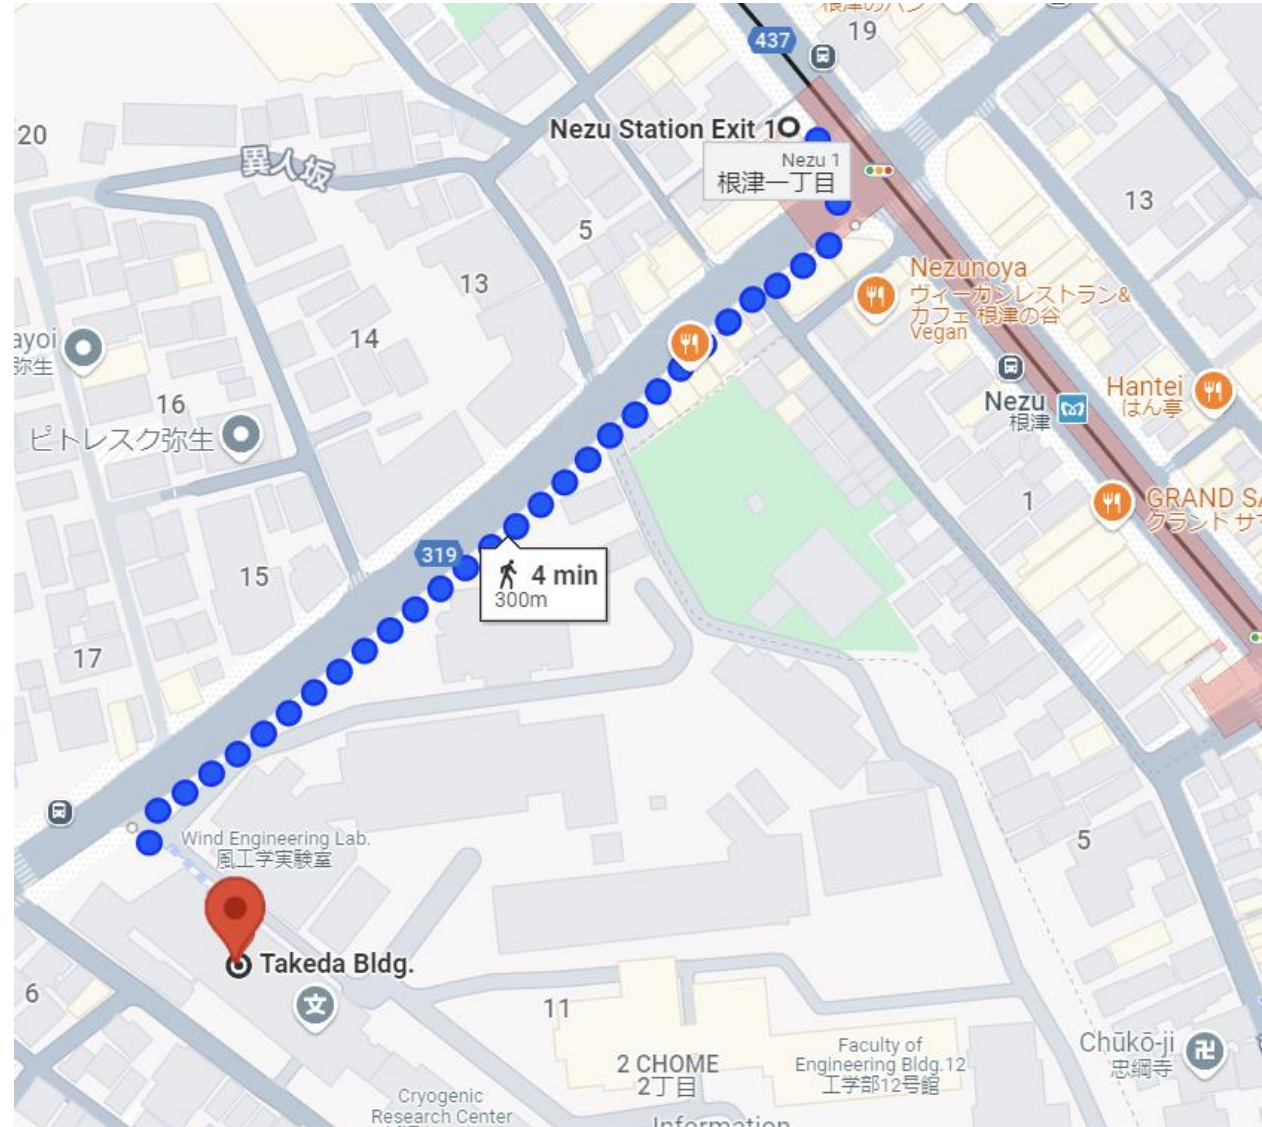

# Route to Takeda Hall from Nezu Station

1. Exit 1
2. Cross the road on your right
3. Walk for 5 minutes
4. The entrance to Takeda Hall will be on the left

# Route to Takeda Hall from Todaimae Station

1. Exit 1
2. Walk and turn left on the first 4-way intersection junction
3. Walk for 5 minutes
4. The entrance to Takeda Hall will be on the right

# Route to Takeda Hall from Hongo-Sanchome Station

1. Exit 4, turn right and Walk and walk straight.
2. Turn right on the first 4-way intersection.
3. Continue forward on the main road and the building will be on your right.

There are 2 entrances to Takeda Hall

For participants coming with car,  
please proceed to the blue entrance.