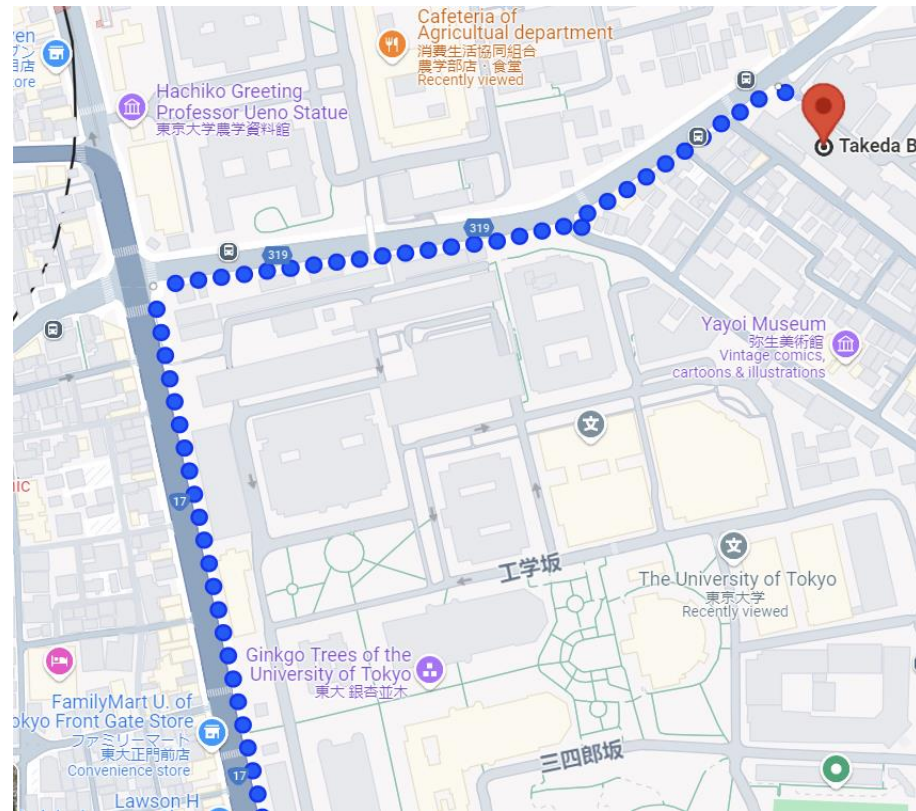

# Route to Takeda Hall from Nezu Station

1. Exit 1
2. Cross the road on your right
3. Walk for 5 minutes
4. The entrance to Takeda Hall will be on the left

# Route to Takeda Hall from Todaimae Station

1. Exit 1
2. Walk and turn left on the first 4-way intersection junction
3. Walk for 5 minutes
4. The entrance to Takeda Hall will be on the right

# Route to Takeda Hall from Hongo-Sanchome Station

1. Exit 4, turn right and Walk and walk straight.
2. Turn right on the first 4-way intersection.
3. Continue forward on the main road and the building will be on your right.

There are 2 entrances to Takeda Hall

For participants coming with car,  
please proceed to the blue entrance.