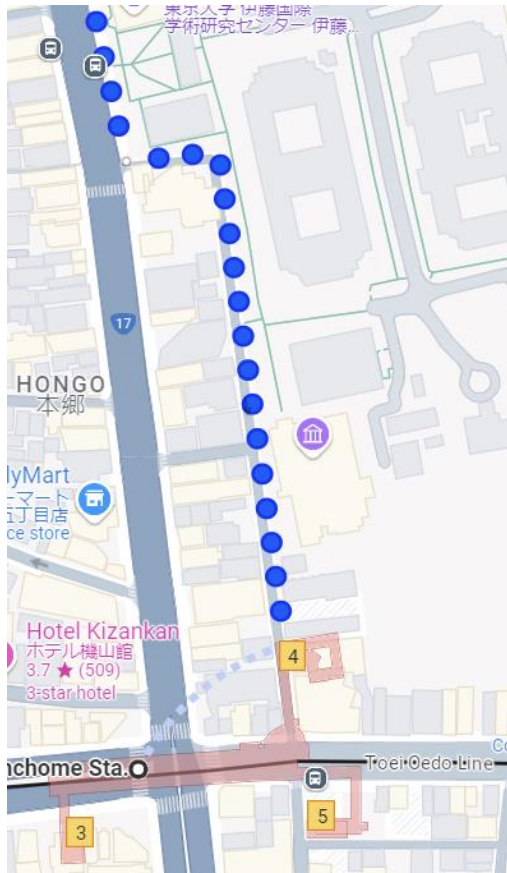

# Route to Takeda Hall from Nezu Station

1. Exit 1
2. Cross the road on your right
3. Walk for 5 minutes
4. The entrance to Takeda Hall will be on the left

# Route to Takeda Hall from Todaimae Station

1. Exit 1
2. Walk and turn left on the first 4-way intersection junction
3. Walk for 5 minutes
4. The entrance to Takeda Hall will be on the right

# Route to Takeda Hall from Hongo-Sanchome Station

1. Exit 4, turn right and Walk and walk straight.
2. Turn right on the first 4-way intersection.
3. Continue forward on the main road and the building will be on your right.

There are 2 entrances to Takeda Hall

For participants coming with car,  
please proceed to the blue entrance.